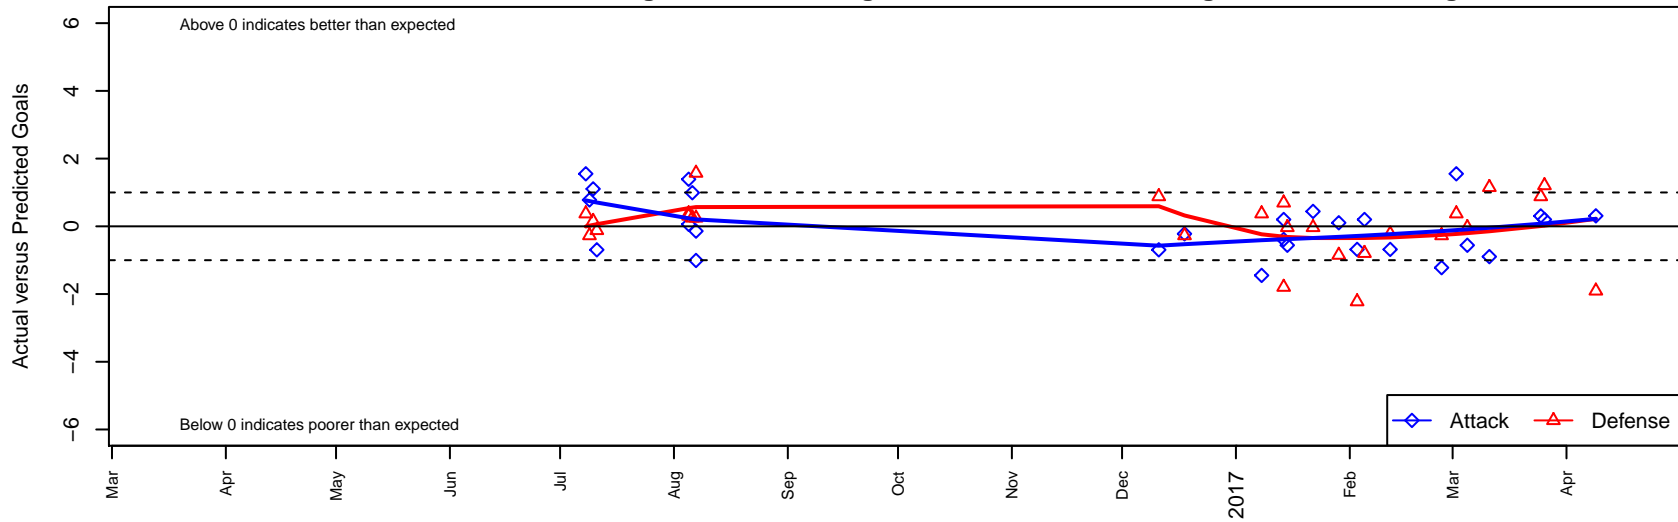

PacNW Blue G00

Pacific Northwest SC
 Tukwila, WA
 G00 total strength=1715
 attack=22.79 defense=24.9
 spr league = Win RCL G00 Div 2

alt names used:
 PACNW 00 BLUE (WA)
 PACNW 00 BLUE (WA)
 PacNW G00 Blue B
 PacNW G00 Blue B
 PacNW G00 Blue
 PacNW G00 Blue B

Venues played:
 2016 Nike Crossfire Challenge Gold Group U17
 2016 WA Rush Cup G00 Gold U17
 2016 Win RCL G00 Div 2
 2016 PacNW Winter Classic Premier U17
 2016 WYS Presidents Cup G00

PacNW Blue G00
 Dots are actual minus expected GF (blue circles) and GA (red triangles).
 Blue line is smoothed change in attack strength. Red is smoothed change in defense strength.

**attack and defense variance (black dot)
relative to other teams
and top 10 in region**

**attack and defense rating
relative to others at age
and all opponents in last 13 months**

**attack and defense rating
relative to others at age
and all opponents in last 13 months**

Performance relative to 13 month average

Performance relative to 13 month average

Distribution of opponents
 Red = Lose zone, Blue = Win zone, Green = Even
 Black line separates win/lose zones

lot. A=Neither has attack advantage, B=Opponent has both attack and defense advantage, C=Opponent has both attack and defense disadvantage, D=Both have