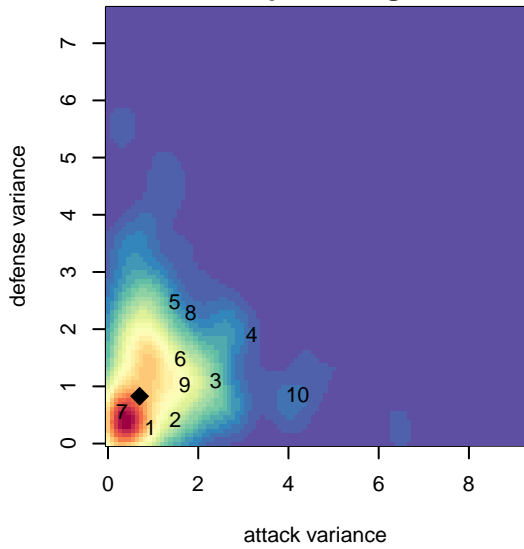

PacNW Blue G00

Pacific Northwest SC
 Tukwila, WA
 G00 total strength=1715
 attack=22.79 defense=24.9
 spr league = Win RCL G00 Div 2

alt names used:
 PACNW 00 BLUE (WA)
 PACNW 00 BLUE (WA)
 PacNW G00 Blue B
 PacNW G00 Blue B
 PacNW G00 Blue
 PacNW G00 Blue B

Venues played:
 2016 Nike Crossfire Challenge Gold Group U17
 2016 WA Rush Cup G00 Gold U17
 2016 Win RCL G00 Div 2
 2016 PacNW Winter Classic Premier U17
 2016 WYS Presidents Cup G00

PacNW Blue G00
 Dots are actual minus expected GF (blue circles) and GA (red triangles).
 Blue line is smoothed change in attack strength. Red is smoothed change in defense strength.

**attack and defense variance (black dot)
relative to other teams
and top 10 in region**

**attack and defense rating
relative to others at age
and all opponents in last 13 months**

**attack and defense rating
relative to others at age
and all opponents in last 13 months**

Performance relative to 13 month average

Performance relative to 13 month average

Distribution of opponents
 Red = Lose zone, Blue = Win zone, Green = Even
 Black line separates win/lose zones

lot. A=Neither has attack advantage, B=Opponent has both attack and defense advantage, C=Opponent has both attack and defense disadvantage, D=Both have