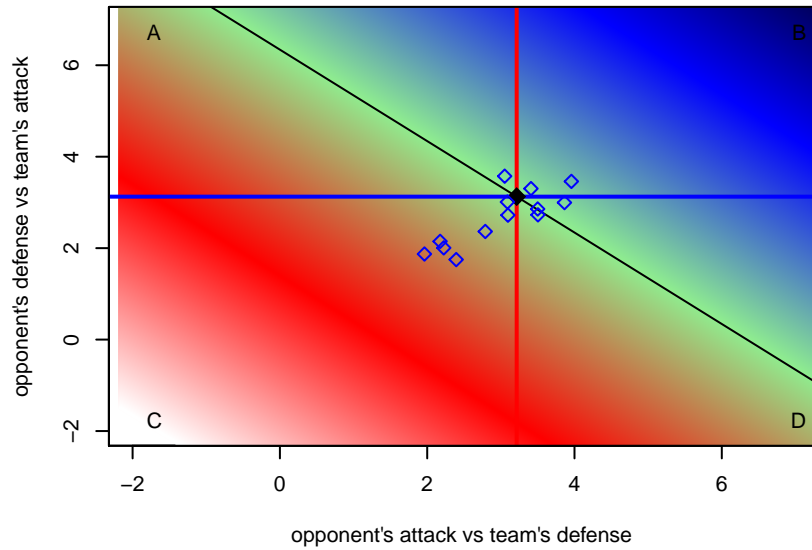

Venues played:
 2016 Nike Crossfire Challenge Gold Group U17
 2016 WA Rush Cup G00 Gold U17
 2016 Win RCL G00 Div 2
 2016 PacNW Winter Classic Premier U17
 2016 WYS Presidents Cup G00

PacNW Blue G00
 Dots are actual minus expected GF (blue circles) and GA (red triangles).
 Blue line is smoothed change in attack strength. Red is smoothed change in defense strength.

**attack and defense variance (black dot)
relative to other teams
and top 10 in region**

**attack and defense rating
relative to others at age
and all opponents in last 13 months**

**attack and defense rating
relative to others at age
and all opponents in last 13 months**

Performance relative to 13 month average

Performance relative to 13 month average

Distribution of opponents
 Red = Lose zone, Blue = Win zone, Green = Even
 Black line separates win/lose zones

lot. A=Neither has attack advantage, B=Opponent has both attack and defense advantage, C=Opponent has both attack and defense disadvantage, D=Both have