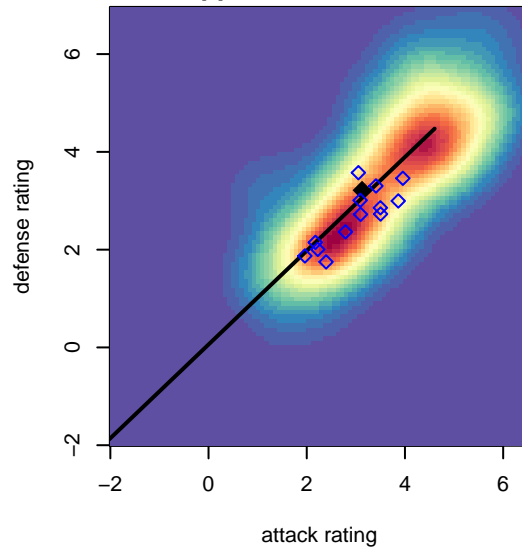

PacNW Blue G00

Pacific Northwest SC
 Tukwila, WA
 G00 total strength=1715
 attack=22.79 defense=24.9
 spr league = Win RCL G00 Div 2

alt names used:
 PACNW 00 BLUE (WA)
 PACNW 00 BLUE (WA)
 PacNW G00 Blue B
 PacNW G00 Blue B
 PacNW G00 Blue
 PacNW G00 Blue B

Venues played:
 2016 Nike Crossfire Challenge Gold Group U17
 2016 WA Rush Cup G00 Gold U17
 2016 Win RCL G00 Div 2
 2016 PacNW Winter Classic Premier U17
 2016 WYS Presidents Cup G00

PacNW Blue G00
 Dots are actual minus expected GF (blue circles) and GA (red triangles).
 Blue line is smoothed change in attack strength. Red is smoothed change in defense strength.

**attack and defense variance (black dot)
relative to other teams
and top 10 in region**

**attack and defense rating
relative to others at age
and all opponents in last 13 months**

**attack and defense rating
relative to others at age
and all opponents in last 13 months**

Performance relative to 13 month average

Performance relative to 13 month average

Distribution of opponents
 Red = Lose zone, Blue = Win zone, Green = Even
 Black line separates win/lose zones

lot. A=Neither has attack advantage, B=Opponent has both attack and defense advantage, C=Opponent has both attack and defense disadvantage, D=Both have