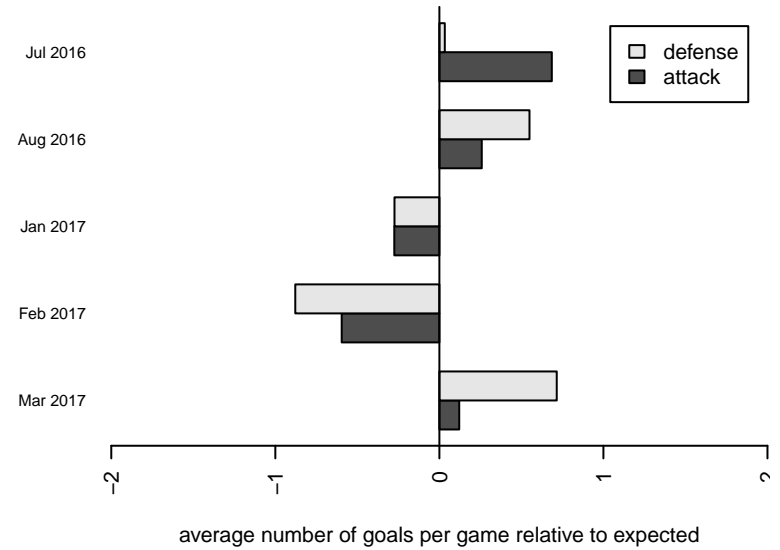

Venues played:
 2016 Nike Crossfire Challenge Gold Group U17
 2016 WA Rush Cup G00 Gold U17
 2016 Win RCL G00 Div 2
 2016 PacNW Winter Classic Premier U17
 2016 WYS Presidents Cup G00

PacNW Blue G00
 Dots are actual minus expected GF (blue circles) and GA (red triangles).
 Blue line is smoothed change in attack strength. Red is smoothed change in defense strength.

**attack and defense variance (black dot)
relative to other teams
and top 10 in region**

**attack and defense rating
relative to others at age
and all opponents in last 13 months**

**attack and defense rating
relative to others at age
and all opponents in last 13 months**

Performance relative to 13 month average

Performance relative to 13 month average

Distribution of opponents
 Red = Lose zone, Blue = Win zone, Green = Even
 Black line separates win/lose zones

lot. A=Neither has attack advantage, B=Opponent has both attack and defense advantage, C=Opponent has both attack and defense disadvantage, D=Both have