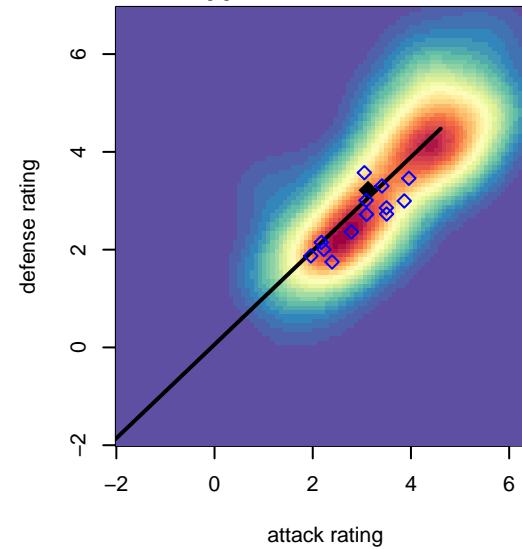

PacNW Blue G00

Pacific Northwest SC
 Tukwila, WA
 G00 total strength=1715
 attack=22.79 defense=24.9
 spr league = Win RCL G00 Div 2

alt names used:
 PACNW 00 BLUE (WA)
 PACNW 00 BLUE (WA)
 PacNW G00 Blue B
 PacNW G00 Blue B
 PacNW G00 Blue
 PacNW G00 Blue B

Venues played:
 2016 Nike Crossfire Challenge Gold Group U17
 2016 WA Rush Cup G00 Gold U17
 2016 Win RCL G00 Div 2
 2016 PacNW Winter Classic Premier U17
 2016 WYS Presidents Cup G00

PacNW Blue G00
 Dots are actual minus expected GF (blue circles) and GA (red triangles).
 Blue line is smoothed change in attack strength. Red is smoothed change in defense strength.

**attack and defense variance (black dot)
relative to other teams
and top 10 in region**

**attack and defense rating
relative to others at age
and all opponents in last 13 months**

**attack and defense rating
relative to others at age
and all opponents in last 13 months**

Performance relative to 13 month average

Performance relative to 13 month average

Distribution of opponents
 Red = Lose zone, Blue = Win zone, Green = Even
 Black line separates win/lose zones

lot. A=Neither has attack advantage, B=Opponent has both attack and defense advantage, C=Opponent has both attack and defense disadvantage, D=Both have