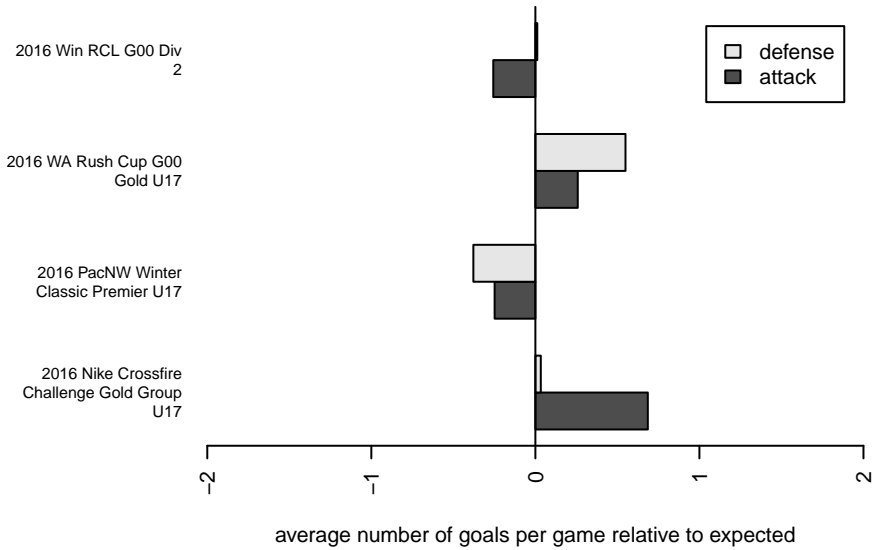

PacNW Blue G00

Pacific Northwest SC
 Tukwila, WA
 G00 total strength=1715
 attack=22.79 defense=24.9
 spr league = Win RCL G00 Div 2

alt names used:
 PACNW 00 BLUE (WA)
 PACNW 00 BLUE (WA)
 PacNW G00 Blue B
 PacNW G00 Blue B
 PacNW G00 Blue
 PacNW G00 Blue B

Venues played:
 2016 Nike Crossfire Challenge Gold Group U17
 2016 WA Rush Cup G00 Gold U17
 2016 Win RCL G00 Div 2
 2016 PacNW Winter Classic Premier U17
 2016 WYS Presidents Cup G00

PacNW Blue G00
 Dots are actual minus expected GF (blue circles) and GA (red triangles).
 Blue line is smoothed change in attack strength. Red is smoothed change in defense strength.

**attack and defense variance (black dot)
relative to other teams
and top 10 in region**

**attack and defense rating
relative to others at age
and all opponents in last 13 months**

**attack and defense rating
relative to others at age
and all opponents in last 13 months**

Performance relative to 13 month average

Performance relative to 13 month average

Distribution of opponents
 Red = Lose zone, Blue = Win zone, Green = Even
 Black line separates win/lose zones

lot. A=Neither has attack advantage, B=Opponent has both attack and defense advantage, C=Opponent has both attack and defense disadvantage, D=Both have